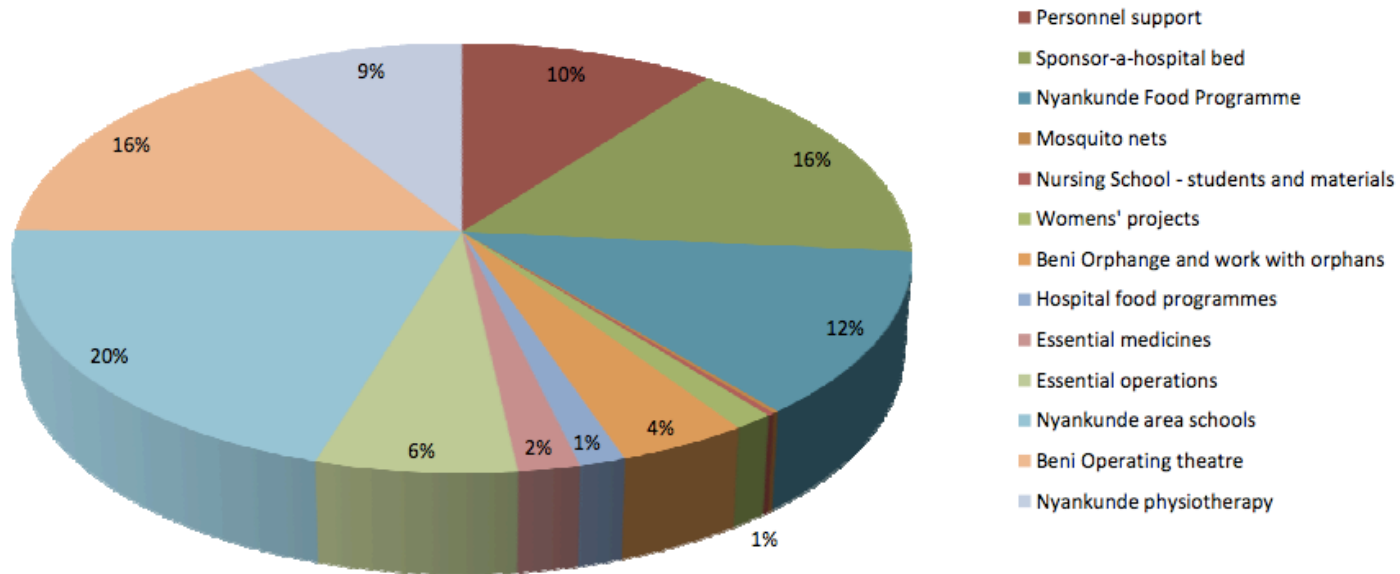

charity number: 1104119
 website: www.friendsofcme.com
 email: info@friendsofcme.com
 charity trustees:
 chris almond_justin burdon_elsie harris_chris heard

Summary of restricted donations received in 2008