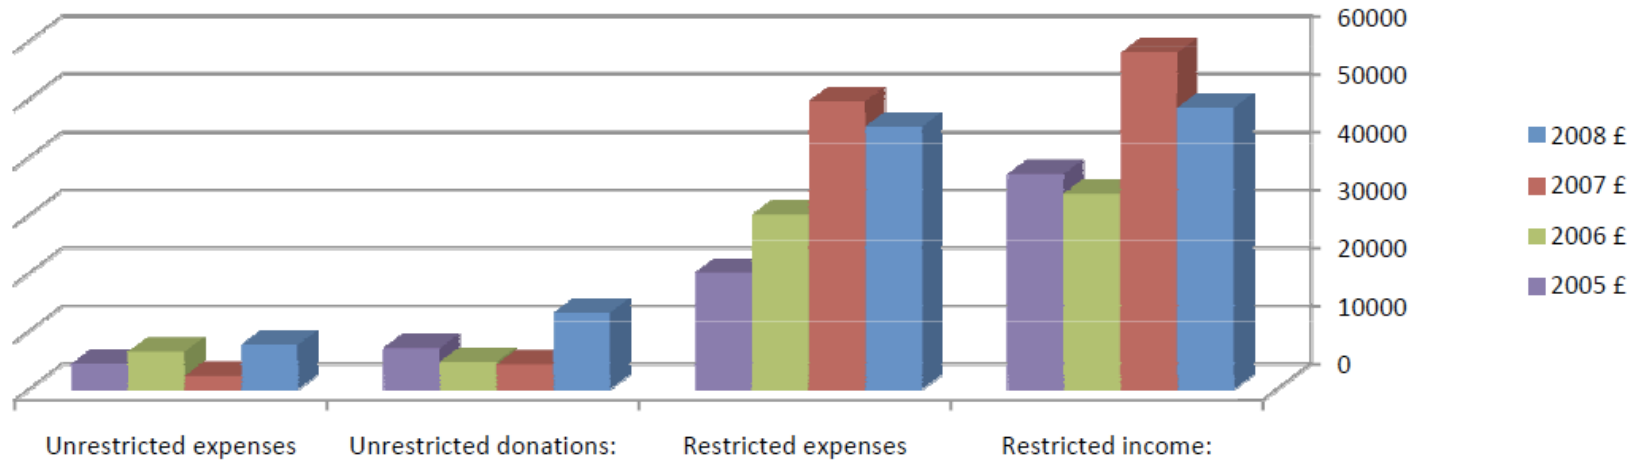

charity number: 1104119
 website: www.friendsofcme.com
 email: info@friendsofcme.com
 charity trustees:
 chris almond_justin burdon_elsie harris_chris heard

Comparison of income and expenditure since beginning of charity